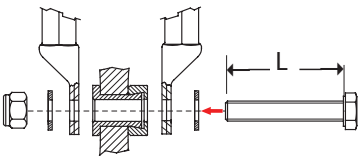

6

7

8

9

		C [Nm]
D		
	Cu	Al
M12	80	50

		L mm		
AR260G AR260G4	14 ÷ 16,5	70	CAL19.20	OG13.2 / OG13.2T
AR260LG	16,5 ÷ 19	70	CAL19.20	OG13.2 / OG13.2T
AR260NG	12 ÷ 14	70	CAL19.20	OG13.2 / OG13.2T
AR260RG AR260RG4	14 ÷ 16,5	80	CAL19.20	OG13.2 / OG13.2T
AR260SG	14 ÷ 16,5	100	CAL19.20	OG13.2 / OG13.2T
AR260TG	16,5 ÷ 19	80	CAL19.20	OG13.2 / OG13.2T
AR260VG	16,5 ÷ 19	100	CAL19.20	OG13.2 / OG13.2T