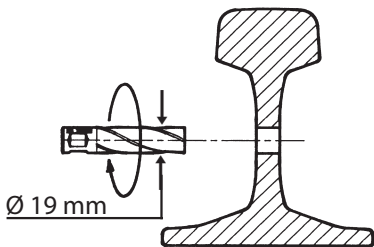

www.cembre.com

Cembre S.p.A. Via Serenissima, 9
25135 Brescia - I Ph +39 030 36921

Cembre GmbH Heidemannstr. 166
80939 München - D Ph + 49 89-3580676

1