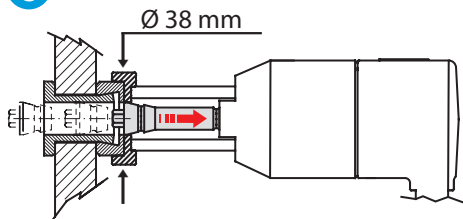

6

7

8

9

		C [Nm]
D		
	Cu	Al
M12	80	50

		L mm		
AR260G AR260G4	14 ÷ 16,5	70	CAL19.20	OG13.2 / OG13.2T
AR260LG	16,5 ÷ 19	70	CAL19.20	OG13.2 / OG13.2T
AR260NG	12 ÷ 14	70	CAL19.20	OG13.2 / OG13.2T
AR260RG AR260RG4	14 ÷ 16,5	80	CAL19.20	OG13.2 / OG13.2T
AR260SG	14 ÷ 16,5	100	CAL19.20	OG13.2 / OG13.2T
AR260TG	16,5 ÷ 19	80	CAL19.20	OG13.2 / OG13.2T
AR260VG	16,5 ÷ 19	100	CAL19.20	OG13.2 / OG13.2T