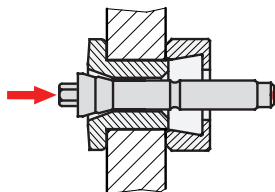

www.cembre.com

Cembre S.p.A. Via Serenissima, 9
25135 Brescia - I Ph +39 030 36921

Cembre GmbH Heidemannstr. 166
80939 München - D Ph + 49 89-3580676

1

2

OK

NO

3

4

5