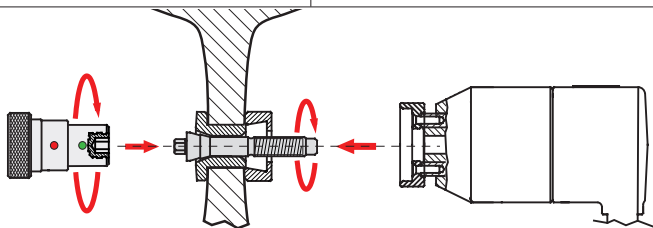

www.cembre.com

Cembre S.p.A. Via Serenissima, 9
25135 Brescia - I Ph +39 030 36921

Cembre GmbH Heidemannstr. 166
80939 München - D Ph + 49 89-3580676

1

2

OK

NO

3

4

5