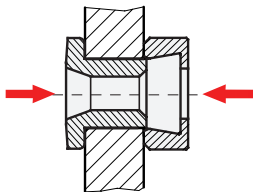

www.cembre.com

Cembre S.p.A. Via Serenissima, 9
25135 Brescia - I Ph +39 030 36921

Cembre GmbH Heidemannstr. 166
80939 München - D Ph + 49 89-3580676

1

2

OK

NO

3

4

5