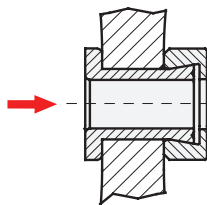

6

7

8

9

		C [Nm]
D		
	Cu	Al
M12	80	50

		L mm		
AR260G AR260G4	14 ÷ 16,5	70	CAL19.20	OG13.2 / OG13.2T
AR260LG	16,5 ÷ 19	70	CAL19.20	OG13.2 / OG13.2T
AR260NG	12 ÷ 14	70	CAL19.20	OG13.2 / OG13.2T
AR260RG AR260RG4	14 ÷ 16,5	80	CAL19.20	OG13.2 / OG13.2T
AR260SG	14 ÷ 16,5	100	CAL19.20	OG13.2 / OG13.2T
AR260TG	16,5 ÷ 19	80	CAL19.20	OG13.2 / OG13.2T
AR260VG	16,5 ÷ 19	100	CAL19.20	OG13.2 / OG13.2T